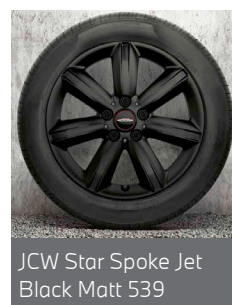

Heli Spoke 492
Silver Metallic

Loop Spoke 494 Jet
Black

Radial Spoke 508
Jet Black

Revolite Spoke 517
Silver Metallic

JCW Star Spoke Jet
Black Matt 539

JCW Grip Spoke Jet
Black 815

DIE ATTRAKTIVE BMW/MINI REIFENGARANTIE.