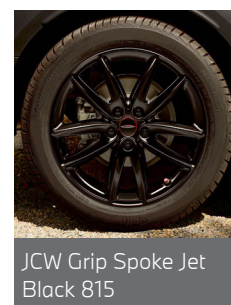

Heli Spoke 492
Silver Metallic

Loop Spoke 494 Jet
Black

Radial Spoke 508
Jet Black

Revolite Spoke 517
Silver Metallic

JCW Star Spoke Jet
Black Matt 539

JCW Grip Spoke Jet
Black 815

DIE ATTRAKTIVE BMW/MINI REIFENGARANTIE.